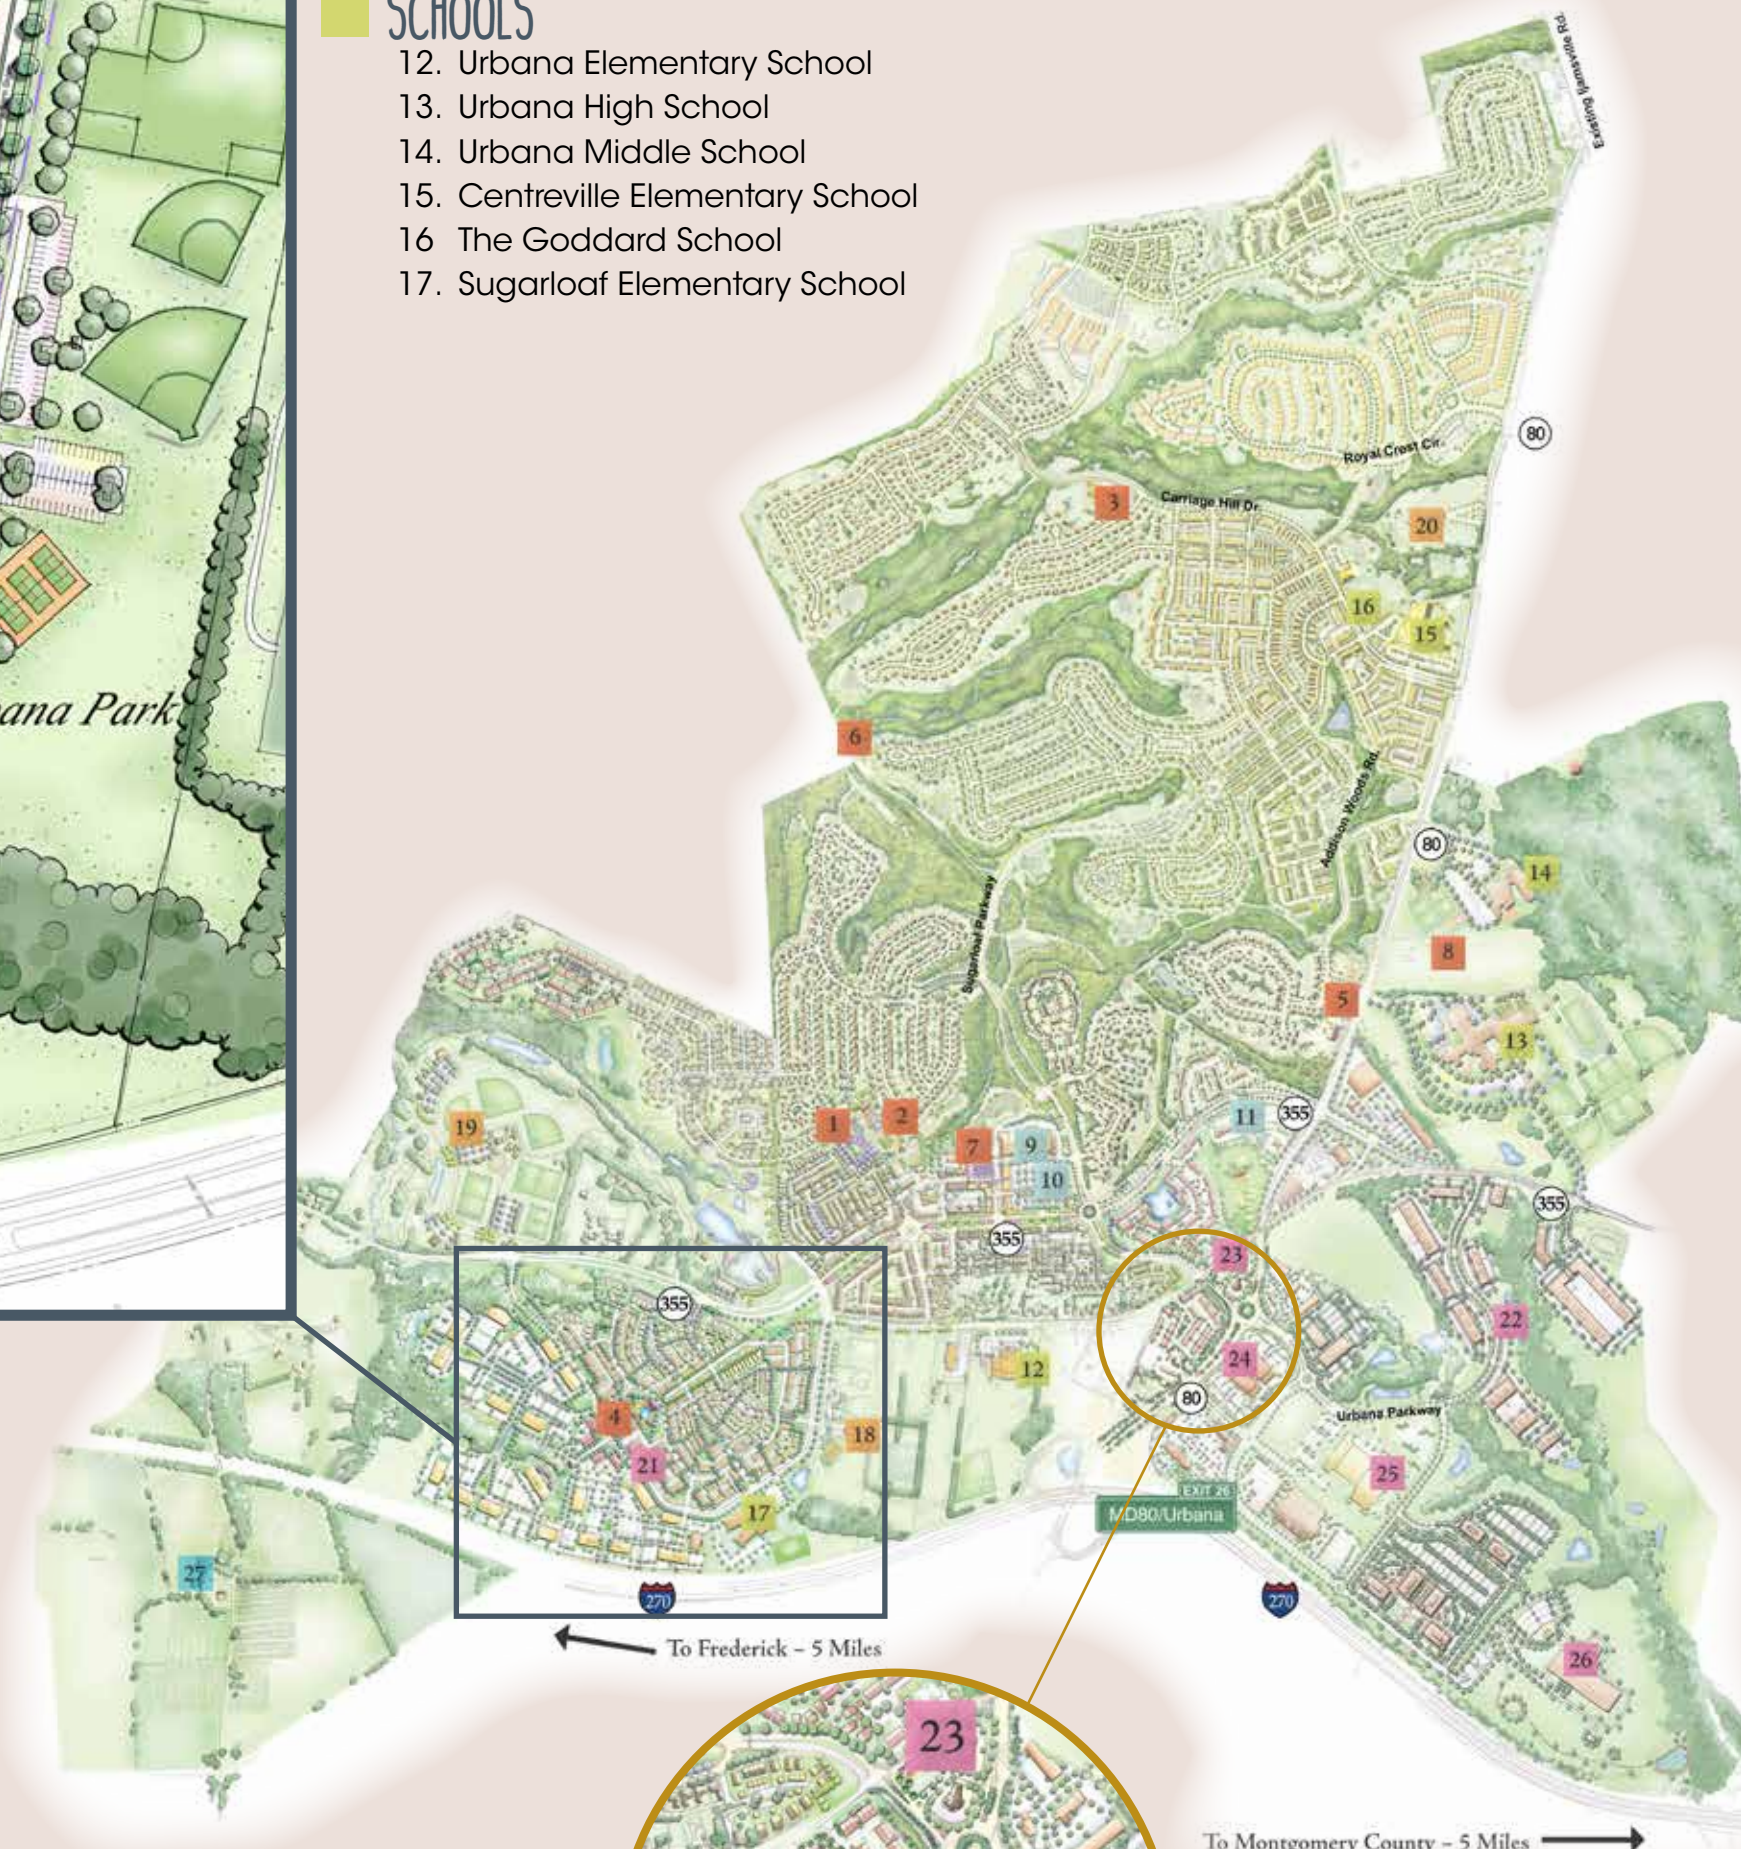

AMENITIES

1. Anthony M. Natelli Community Center
2. Swim Center
3. Shafer's Mill Recreation Center/Pool
4. Stone Barn Village Swim and Recreation Center
5. Tennis
6. Hiking and Biking Trail System
7. Urbana Library
8. Future YMCA Regional Facility

SHOPPING

9. Giant Food, Restaurants and Services
10. Urbana Market District
11. Frederick Memorial Hospital-Physicians and Urgent Care

SCHOOLS

12. Urbana Elementary School
13. Urbana High School
14. Urbana Middle School
15. Centreville Elementary School
16. The Goddard School
17. Sugarloaf Elementary School

PARKS

18. Urbana Community Park
19. Urbana District Park
20. Urbana Neighborhood Park

MIXED USE DEVELOPMENT

21. Mixed Use Employment Center/Residential & Retail
22. Office/R&D/Flex
23. Restaurants and Highway Services
24. Legal and General America
25. Fannie Mae
26. Social Security Administration - National Service Center

COMMUNITY SUPPORTED AGRICULTURE

27. Twin Hills Farm
28. Stone Barn Community Gardens

WORTHINGTON SQUARE

STONE BARN VILLAGE

Site plan is an artist's conception only and is subject to change. Site plan is for illustrative purposes only and is not part of a legal contract. Rendering and photography are concepts for illustrative purposes only. Actual details may vary.